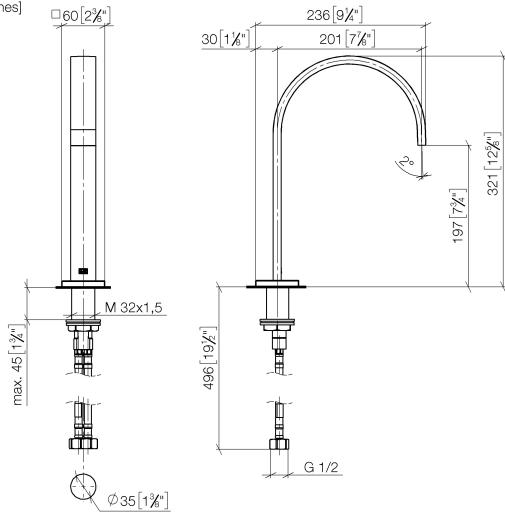

MEM Deck-mounted basin spout without pop-up waste - Brushed Champagne (22kt Gold)

MEM

13 716 782

- 200mm projection
- fixed spout
- rectangular, air-enriched flow
- height of mixer 321 mm
- height up to aerator 190 mm
- hole diameter 35 mm
- rosette 60 x 60 mm
- 2x screw-in M 10 x 1 pressure hose, leak-tested
- 1/2" connection
- max. flow 5.7 l/min
- lead-free
- This product can help a building meet the requirements of Green Building Rating Systems, e.g. LEED®, BREEAM®, DGNB

	Brushed Champagne (22kt Gold)	13 716 782-46
	Chrome	13 716 782-00
	Brushed Platinum	13 716 782-06
	Platinum	13 716 782-08
	Dark Chrome	13 716 782-19
	Brushed Durabrass (23kt Gold)	13 716 782-28
	Champagne (22kt Gold)	13 716 782-47
	Brushed Dark Platinum	13 716 782-99

13 716 782
mm [inches]

Flow rate chart

Certificates

GDV_0400289.

MEM Deck-mounted basin spout without pop-up waste - Brushed Champagne
(22kt Gold)

MEM

13 716 782

Parts for other
finishes can be found
here: [Chrome](#)